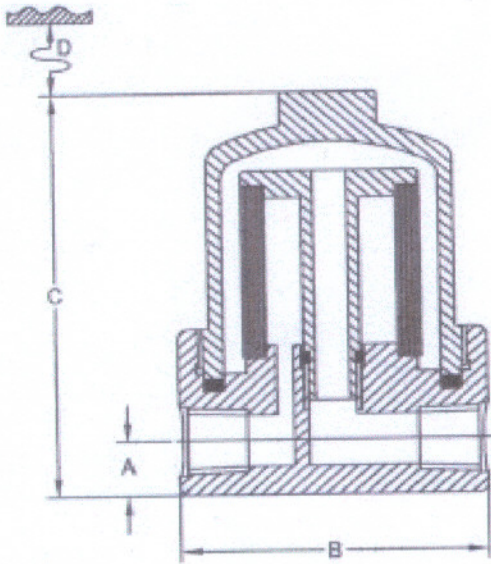

**NEW FROM**

**HF**  
**Headline Filters**

**NEW MODEL 170**

HOUSING MODEL	170 Three Port	170 Four Port
Port Size (NPT)	1/4	1/4
Drain Type	None	1/4
Maximum Temperature (°C)	200	200
Maximum Pressure (Bar)	100	100
Principal Dimensions (mm)		
-A	11	11
-B	54	54
-C	82	82
-D	25	25
Volume -CC	42	42
Weight-Kg	0.7	0.7
Material Of Construction		
-Head	316L	316L
-Bowl	316L	316L
-Internals	316L	316L
-Seals	Viton	Viton
Filter element Codes:		
Disposable	22-35-XX	22-35-XX
Stainless Steel	SS-170-XX	SS-170-XX
PTFE	PT-170-XX	PT-170-XX